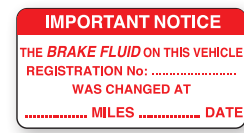

GS1004

Visit us online today - www.labelsonline.co.uk