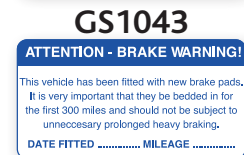

GS1004

Visit us online today - www.labelsonline.co.uk