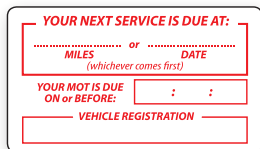

# NEED MOT OR SERVICE REMINDER LABELS?

We can provide Stock & Customisable Labels, Stickers & Tags Specifically Designed for the Motor Industry.

GS1076

GS1092

GS1097

GS1098

GS1081

GS1078